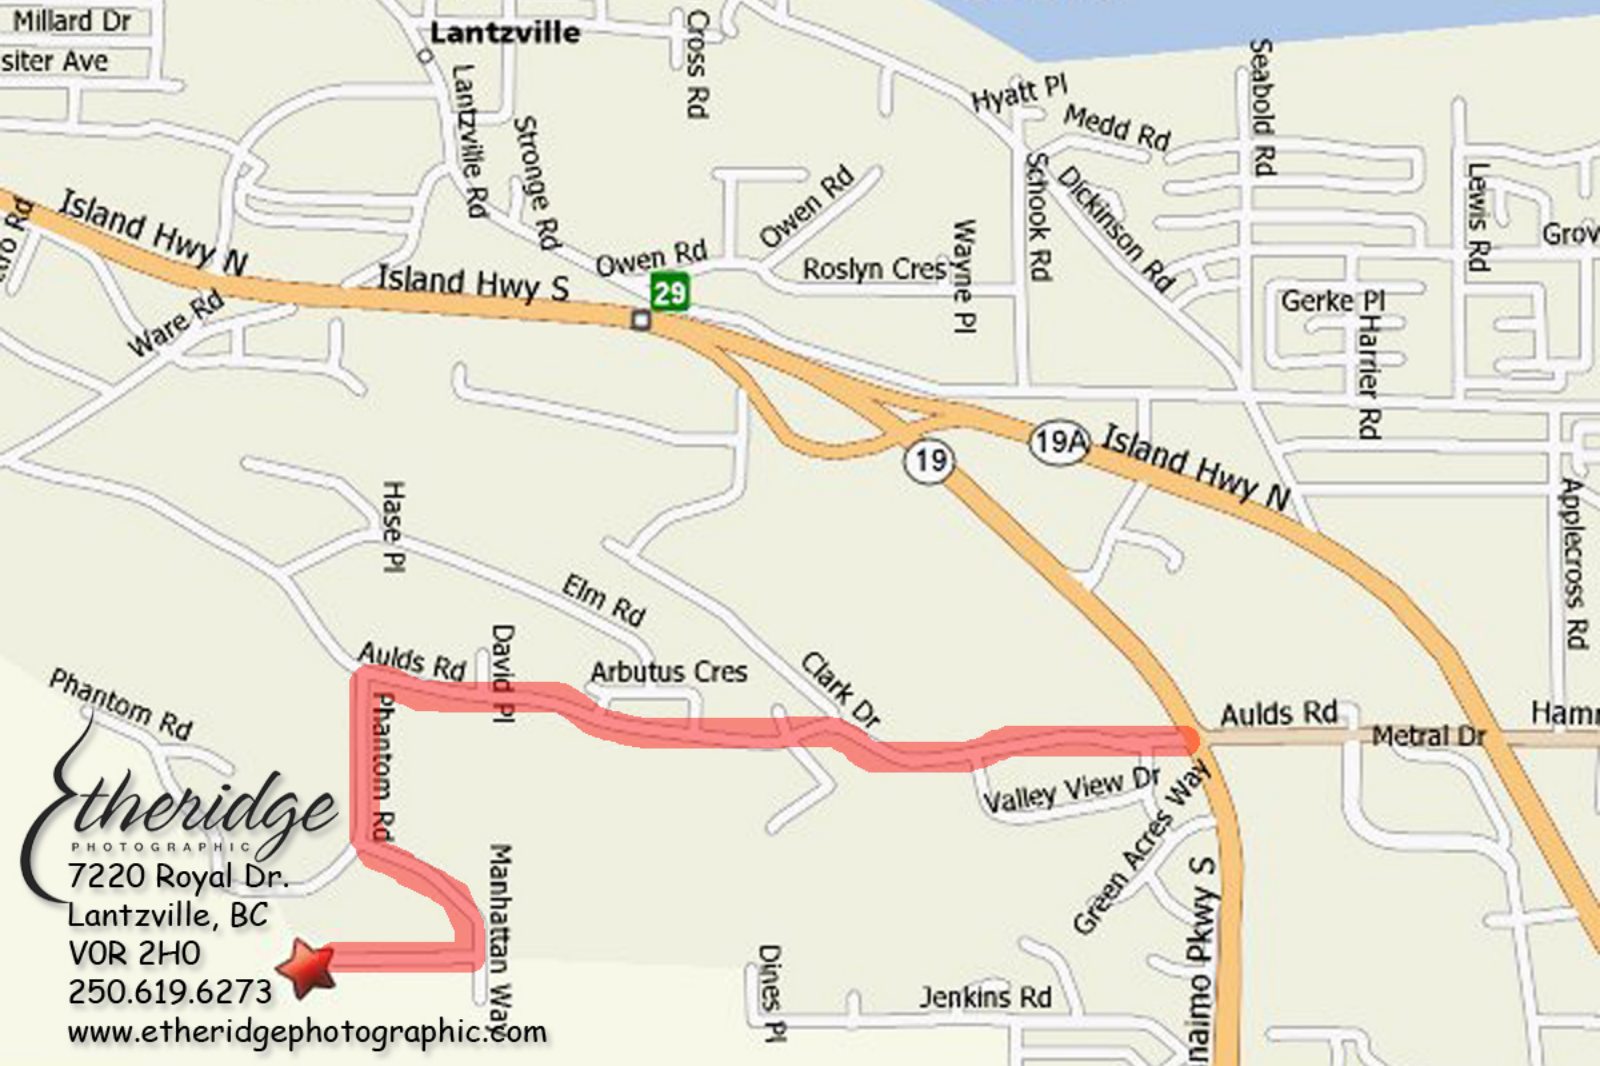

Strait Of
Georgia

etheridge

PHOTOGRAPHIC
7220 Royal Dr.
Lantzville, BC
V0R 2H0
250.619.6273

www.etheridgephotographic.com